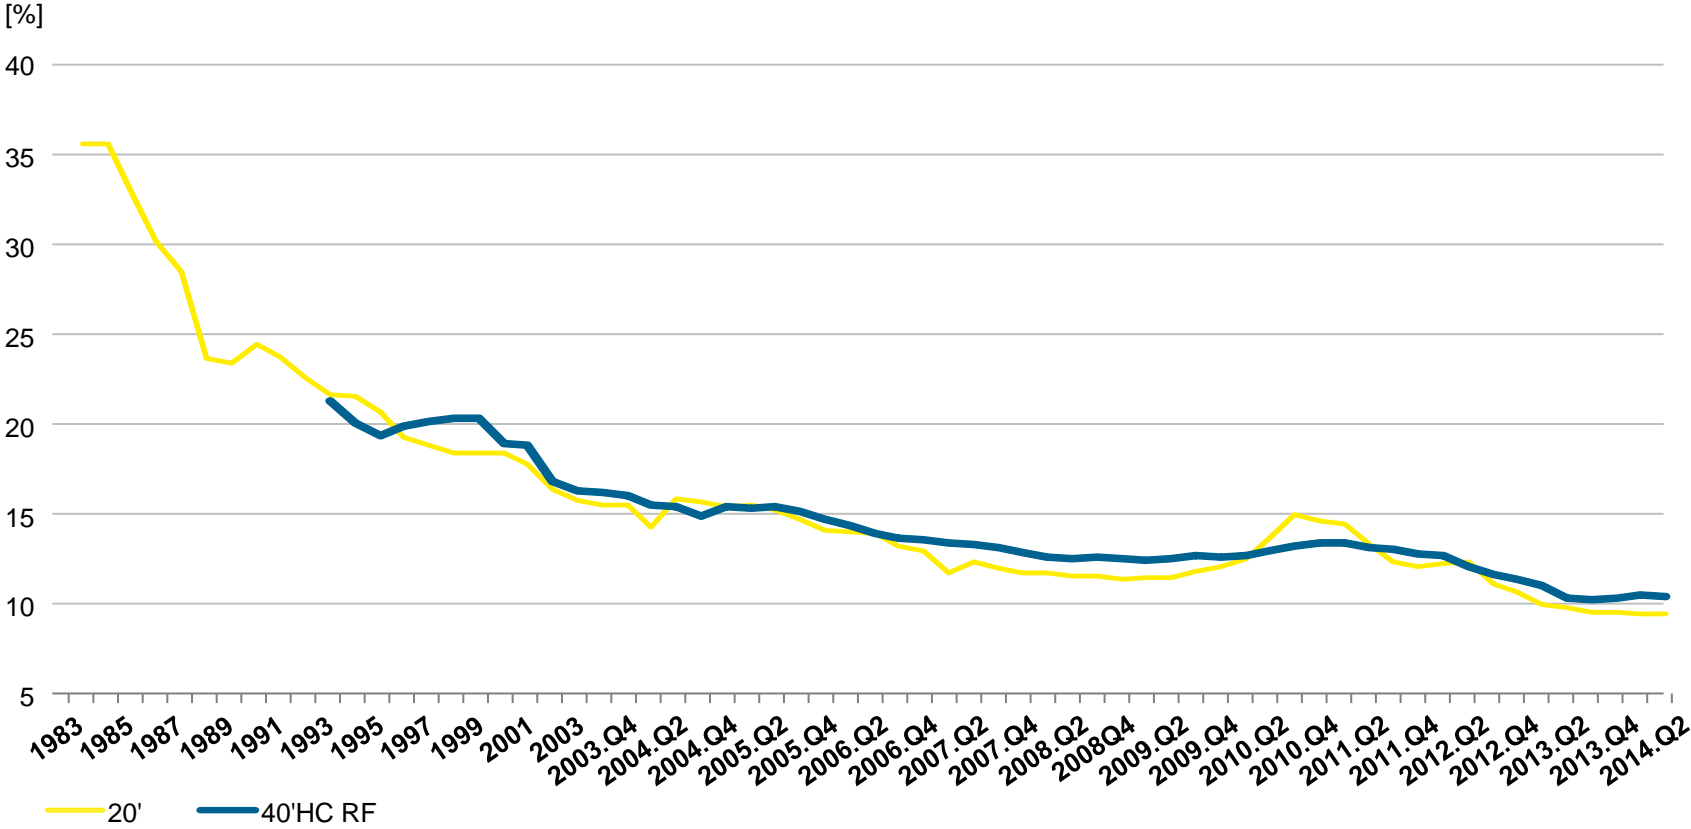

## 20' Box and corten steel prices

Source: Harrison Consulting / DVB Aviation Research

# But initial cash-on-cash on eternal downward path

**Initial cash-on-cash ratio's**  
 ((per diem x 365) / purchase price)

Source: C.I., Drewry / DVB Aviation Research