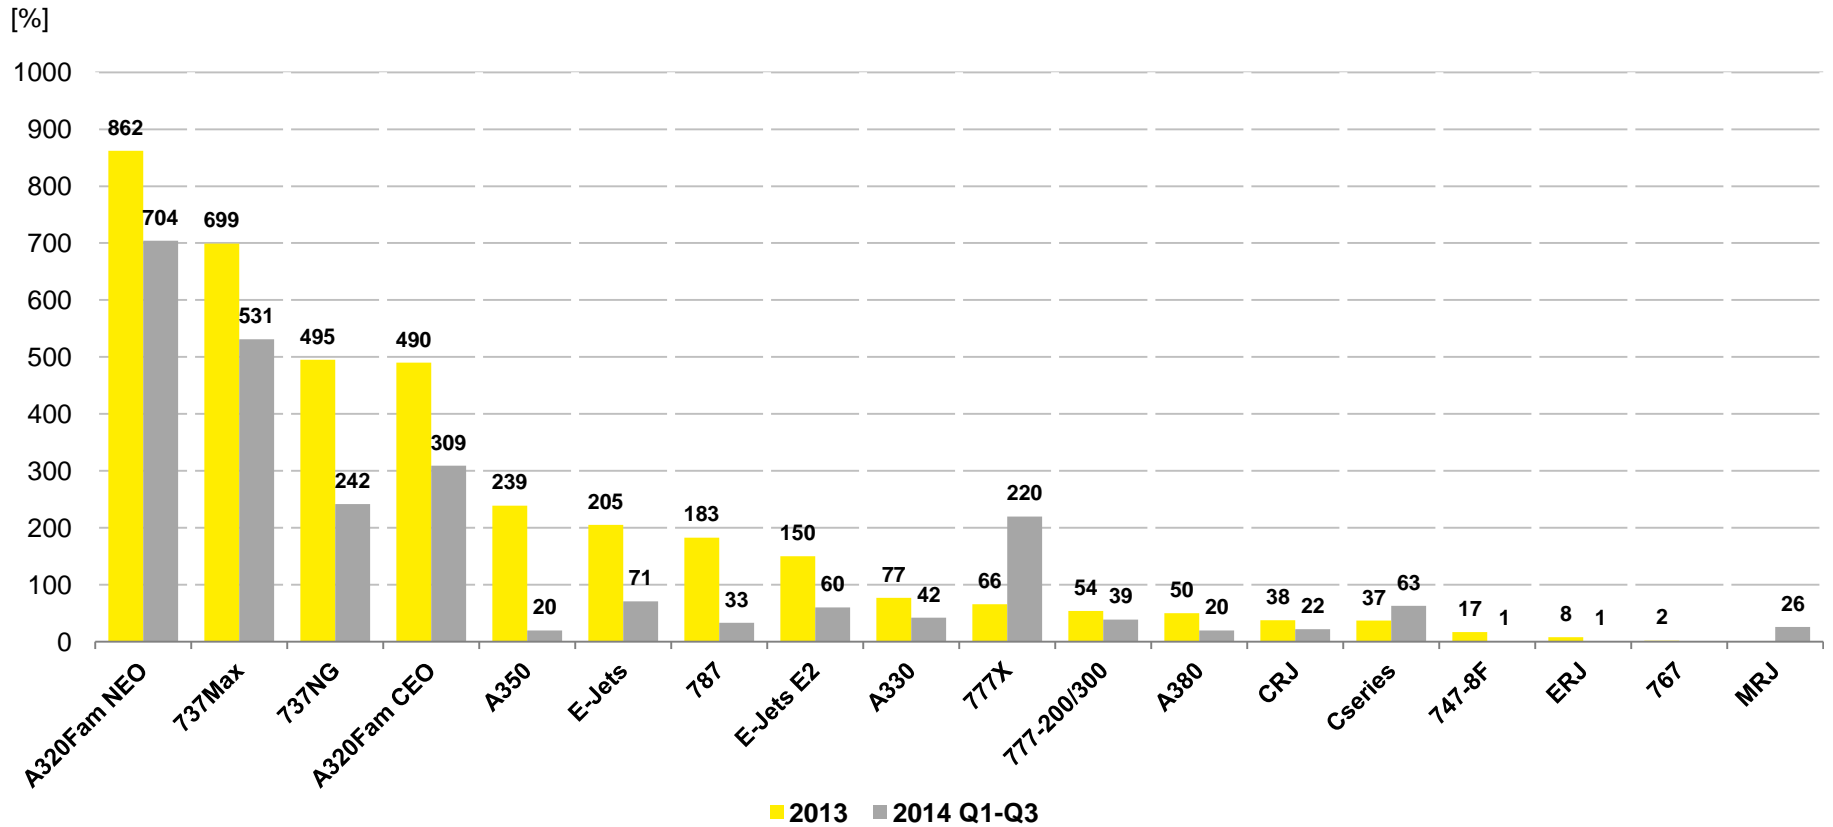

New commercial jet orders

New commercial jet orders (western built, all civil operations) incl. type swaps

Source: Ascend / DVB Aviation Research