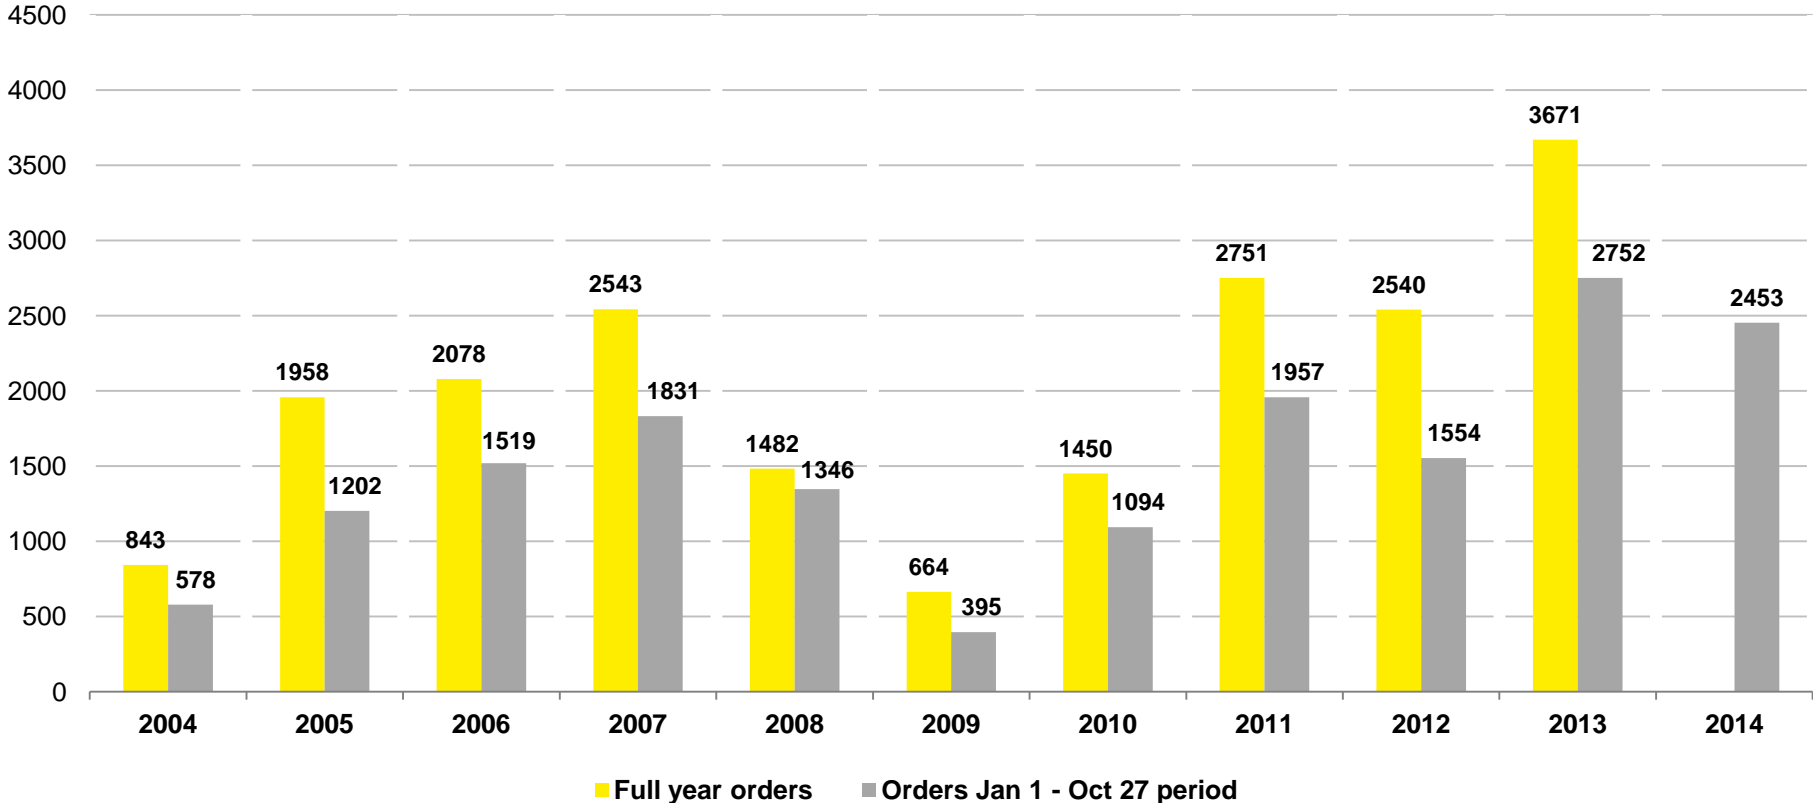

DVB research video – November 2014

Bert van Leeuwen
on Commercial jets

Orders placed western build commercial jets

[Number of orders]

Source: Ascend / DVB Aviation Research

Aircraft fleet developments

Aircraft fleet developments (data for western built jets for all civil operators)